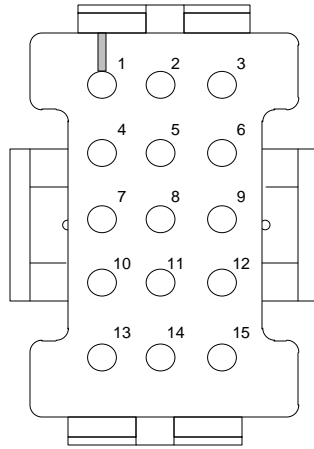

**Tyco Amp Connector
Wire Side**

**Molex 8 Pin Connector
Wire Side**

<u>Amp Pin</u>	<u>Wire Color</u>	<u>Header Pin</u>	<u>Function</u>
1	White	1	DC +
2	Black	2	DC Common
4	Wht/Red Stripe	7	Smoke DC +
5	Wht/Brn Stripe	3	Call LED
6	Gray	6	Smoke Input
9	Wht/Blue Stripe	8	Smoke DC -
13	Orange	4	Remote Call
15	Yellow	5	Common

SIZE	Drawn by: JRP	File Name: hm-582rf connector.vsd	REV A
SCALE	NA	Date: 01-10-2011	SHEET 1 OF 1