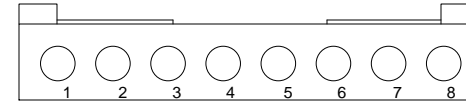

**Tyco Amp Connector
Wire Side**

**Molex 8 Pin Connector
Wire Side**

<u>Amp Pin</u>	<u>Wire Color</u>	<u>Header Pin</u>	<u>Function</u>
1	White	1	DC +
2	Black	2	DC Common
4	Wht/Red Stripe	7	Smoke DC +
5	Wht/Brn Stripe	3	Call LED
6	Gray	6	Smoke Input
9	Wht/Blue Stripe	8	Smoke DC -
13	Orange	4	Remote Call
15	Yellow	5	Common