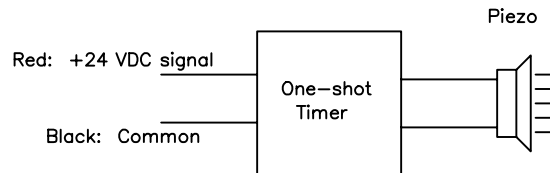

A B C D

1

1

2

2

HM-CTU/TCU Tone Control Unit
24 VDC – 15 mA.

Mount using nylon hardware provided.
Do not overtighten screws to prevent
damage to nylon threads.

Front

Back

Red: +24 VDC signal
Black: Common

3

3

VNS HM-CTU/TCU Tone Control Unit
Refer to VNS Manual Section 620, Issue 2, Jan. 2003
for detailed installation instructions.

4

4

Heritage MedCall, Inc.
202 East Virginia Avenue
Tampa, FL 33603
813-221-1000 (voice)
813-223-1405 (fax)
www.heritagemedcall.com