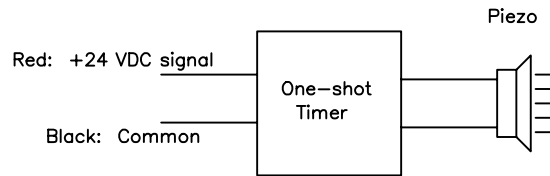

A B C D

1

Mount using nylon hardware provided.
Do not overtighten screws to prevent
damage to nylon threads.

2

HM-Duty Station
24 VDC - 55 mA.

VNS HM-Duty Station
Refer to VNS Manual Section 630, Issue 2, Jan. 2003
for detailed installation instructions.